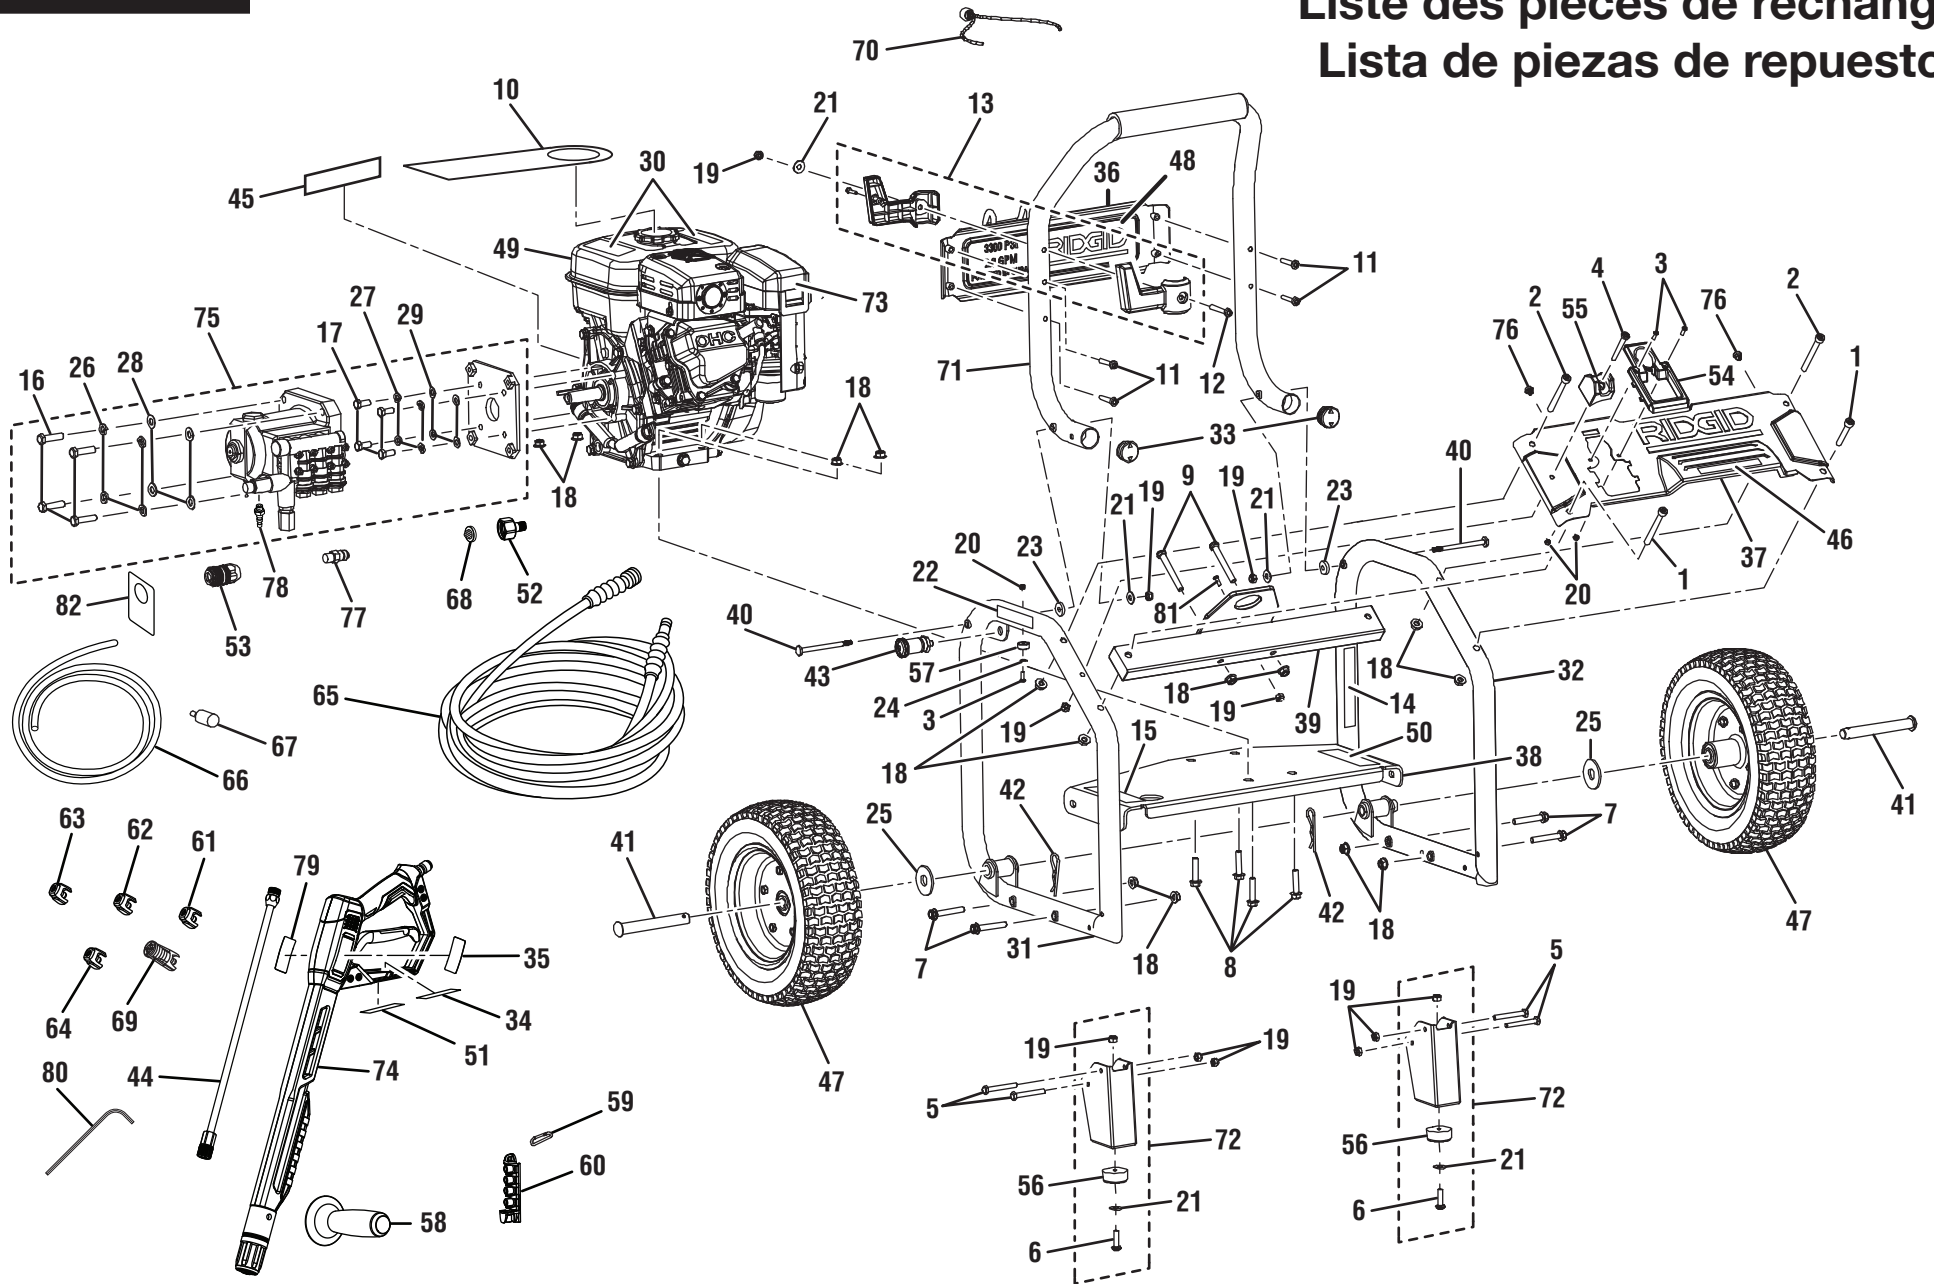

# RD80702/RD80905 Gasoline Pressure Washer

KEY	P/N	DESCRIPTION	QTY	KEY	P/N	DESCRIPTION	QTY
1	661554001	Bolt (M8 x 45 mm, Hex Hd.).....	2	32	308937002	Left Frame .....	1
2	661554002	Bolt (M8 x 70 mm, Hex Hd.).....	2	33	518932001	Handle Tube Cap.....	2
3	661555001	Screw (M4 x 12.5 mm, Button Hd.).....	3	34	940786002	Trigger Handle Max Pressure Label .....	1
4	661555002	Screw (1/4-20 x 2.1 in., T30, Torx Hd.).....	1	35	940726009	Trigger Handle Label .....	1
5	660869005	Bolt (1/4-20 x 48.5 mm, Hex Hd.) .....	4	36	638680001	Logo Plate .....	1
6	661503001	Bolt (1/4-20 x 1 in.).....	2	37	638677002	Face Plate .....	1
7	661505003	Bolt (M8 x 50 mm).....	4	38	638385005	Engine Plate .....	1
8	661505005	Bolt (M8 x 36 mm, Hex Hd.).....	4	39	308936003	Hook Assembly (Inc. Key Nos. 9 and 18).....	1
9	660973013	Bolt (M8 x 67.15 mm, Hex Hd.).....	2	40	678406004	Connector Pin (1/4 in.).....	2
10	940971011	Hang Tag (Engine) .....	1	41	620505001	Axle .....	2
11	661556001	Screw (1/4-20 x 1.4 in., T30, Torx Truss Hd.) .....	4	42	678146002	Hitch Pin.....	2
12	661501001	Screw (1/4-20 x 1.85 in., Torx Hd.).....	1	43	308910001	Release Pin.....	1
13	120900031	Wand Holder Kit .....	1	44	308494004	Spray Wand.....	1
14	940617012	Quick Start Label (Engine).....	1	45	940654059	Low Oil Warning Label .....	1
15	940617050	Pump Quick Start Label .....	1	46	940778004	Hot Surface Label .....	1
16	661558001	Bolt (3/8-16 x 35 mm, Hex Hd.) .....	4	47	308710004	Wheel (12 in. x 4 in.) .....	2
17	661557001	Bolt (5/16 x 19 mm, Hex Hd.).....	4	48	940726010	Performance Label .....	1
18	678774001	Lock Nut (M8 x 1.25).....	14	49	308235003	** EX21 Engine (RD80702) .....	1
19	678016006	Lock Nut (1/4-20) .....	11		309591013	** EX21 Engine (RD80905) .....	1
20	678610002	Lock Nut (M4).....	3	50	940599007	Data Label (RD80702) .....	1
21	638128004	Washer (1/4 in.).....	5		940599009	Data Label (RD80905) .....	1
22	940693003	Handle Release Label .....	1	51	940654058	Trigger Guard Warning Label (French/Spanish) .....	1
23	518724002	Washer (D20 x D18 x 4.5t).....	2	52	308692003	Garden Hose Coupler w/Filter.....	1
24	678600002	Washer (M4) .....	1	53	308988001	Quick Disconnect (Female 3/8 in.) .....	1
25	638128001	Washer (5/8 in.) .....	2	54	518954001	Trigger Handle Storage .....	1
26	638679001	Lock Washer (3/8 in.).....	4	55	518955002	Wand Holder .....	1
27	638678001	Lock Washer (5/16 in.).....	4	56	570554001	Wear Pad.....	2
28	638386002	Washer (3/8 in.).....	4	57	570712001	Rubber Bumper.....	1
29	638675002	Washer (5/16 in.).....	4	58	513122001	Auxiliary Handle Assembly .....	1
30	940654053	Warning Labels.....	1	59	638637002	Spring Clip.....	1
31	308938005	Right Frame Assembly (Inc. Key Nos. 3, 20, 24 and 57).....	1	60	570727002	Storage Holder.....	1
				61	308697007	Nozzle, 0° (Red).....	1
				62	308698007	Nozzle, 15° (Yellow).....	1
				63	308699007	Nozzle, 25° (Green).....	1
				64	308700007	Nozzle, 40° (White).....	1
				65	308835002	High Pressure Hose.....	1
				66	561399003	Injection Hose .....	1
				67	518391001	Injection Hose Filter .....	1
				68	308662001	Filter Screen .....	1
				69	310660002	Dual Power Soap Nozzle.....	1
				70	310664001	Bungee Cord and Bead Assembly .....	1
				71	308940001	Handle Assembly (Inc. Key No. 33).....	1
				72	308909002	Foot Assembly .....	2
				73	940778005	Hot Muffler Label.....	1
				74	120950013	Trigger Handle Assembly .....	1
				75	308694006	Pump (Inc. Key Nos. 16-17, 26-29 and 78)....	1
				76	570733002	Handle Bumper .....	2
				77	678169004	Thermal Relief Valve.....	1
				78	310735001	Chemical Injector .....	1
				79	940654061	Trigger Guard Warning Label (English).....	1
				80	678024002	Wrench (T30 Torx) .....	1
				81	660738001	Bolt (1/4 in., Hex Hd.).....	1
				82	940716002	Vent Cap Label.....	1
					<b>Not Shown:</b>		
					*	Oil (SAE 30 or SAE 10W30).....	1
					940971048	Hang Tag (EFI Oil Bottle) .....	1
					987000274	Operator's Manual.....	1
					987000275	Replacement Parts List .....	1
					987000276	Assembly Guide .....	1
					5-15-09		
					(Rev:01)		